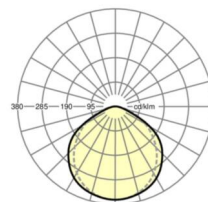

LIGHTING TECHNOLOGY

Placement	LED, Colour rendering/Light colour CRI ≥ 80 / 4000K
Colour tolerance (MacAdam)	3SDCM
Photobiological safety (Luminaire)	RG0
Nominal luminous flux	7004lm
LED service life	50000h L80/B10 (Tq 45°C)
Luminaire luminous efficiency	162lm/W
Beam angle	115° (C0) / 105° (C90)
UGR lat./long.	27.6 / 28.7

MECHANICS

Housing colour	traffic white RAL 9016
Dimensions (LxWxH/DxH)	1531mm x 55mm x 43mm
Weight (net)	2kg
Type of installation	Mounting rail system installation, Ceiling-mounted light structure, Pendant light structure

Dimensions

L	1531 mm	Length
B	55 mm	Width
H	43 mm	Height

DEEP-LINK

<https://www.regiolum.de/en/article/19102006020>

Reference	LED 7000lm 840
ηLB	100 %
Φ ↓/↑	100 % / 0 %
UGR lat./long.	27.6 / 28.7